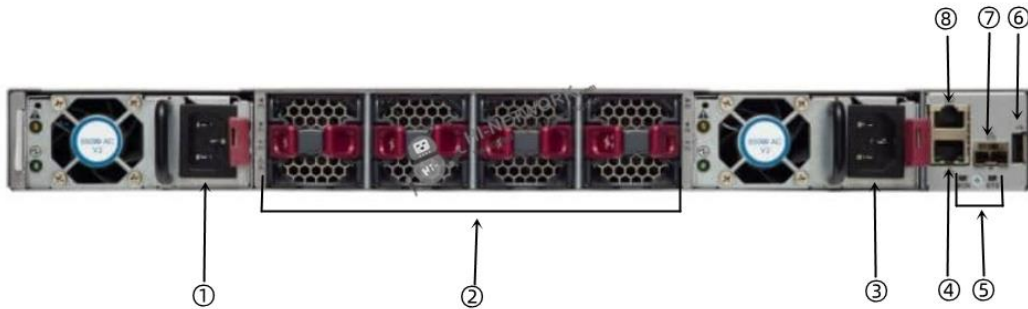

[Get a Quote](#)

Overview

N9K-C93180TC-EX is one of the Cisco Nexus 9300-EX switches. Cisco Nexus 9300-EX platforms are the next generation of fixed Cisco Nexus 9000 Series Switches. The new platforms support cost-effective cloud-scale deployments, an increased number of endpoints, and cloud services with wire-rate security and telemetry. The platforms are built on modern system architecture designed to provide high performance and meet the evolving needs of highly scalable data centers and growing enterprises.

Quick Specification

Part Number	N9K-C93180TC-EX
Ports	48 x 10GBASE-T and 6 x 40/100-Gbps QSFP28 ports
Downlink supported speeds	100-Mbps and 1/10-Gbps speeds
CPU	4 cores
System memory	24 GB
SSD drive	64 GB
System buffer	40 MB
Management ports	2 ports: 1 RJ-45 and 1 SFP
USB ports	1
RS-232 serial ports	1
Power supplies (up to 2)	650W AC, 930W DC, or 1200W HVAC/HVDC
Typical power (AC/DC)	290W
Maximum power (AC/DC)	499W
Physical dimensions (H x W x D)	1.72 x 17.3 x 22.5 in. (4.4 x 43.9 x 57.1 cm)
Weight (without power supplies or fans)	17.7 lb (8.0 kg)

Product Details:

The Front Panel:

①	48 x 10GBASE-T downlink ports
②	6 x 40- or 100-Gigabit QSFP28 optical uplink ports

The Back Panel:

①	Power Supply
②	4 x Fan Module
③	Power Supply
④	Out-of-band management port (RJ-45 port)
⑤	Chassis LEDs (Beacon [BCN] and Status [STS])
⑥	USB port used for saving or copying functions
⑦	Out-of-band management port (SFP port)
⑧	Console port (RS232 port)

The Accessories

Compare to Similar Items

Product Code	N9K-C93180YC-EX	N9K-C93108TC-EX
Physical	48 x 10/25-Gbps and 6 x 40/100-Gbps QSFP28 ports	48 x 10GBASE-T and 6 x 40/100-Gbps QSFP28 ports
Physical dimensions (H x W x D)	1/10/25-Gbps speeds	100-Mbps and 1/10-Gbps speeds
Weight	4 cores	4 cores
System memory	24 GB	24 GB
SSD drive	64 GB	64 GB